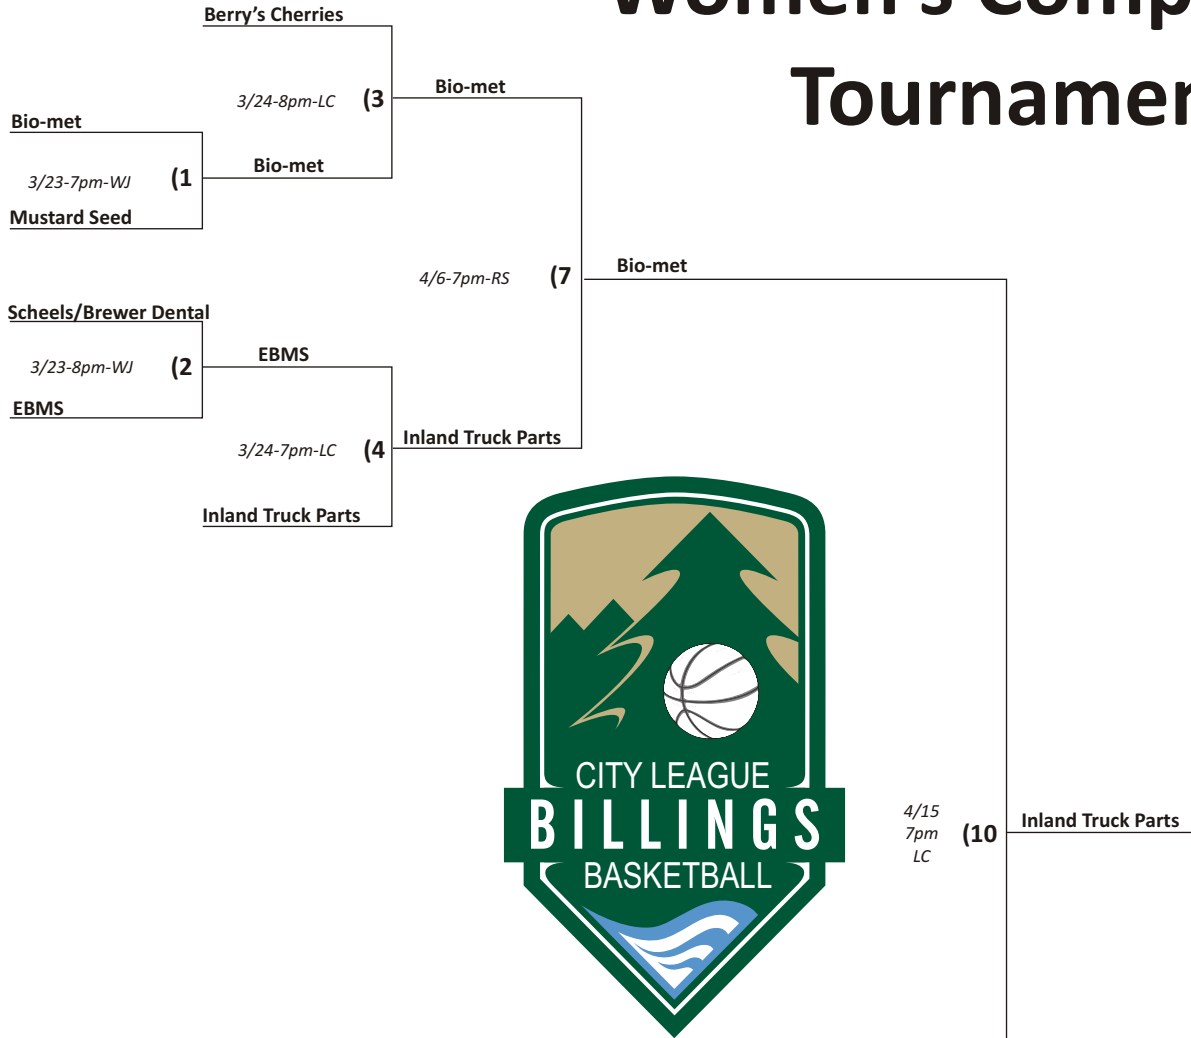

2010 Women's Competitive Tournament

LOSERS' BRACKET

**Inland Truck Parts
TOURNAMENT CHAMPIONS**