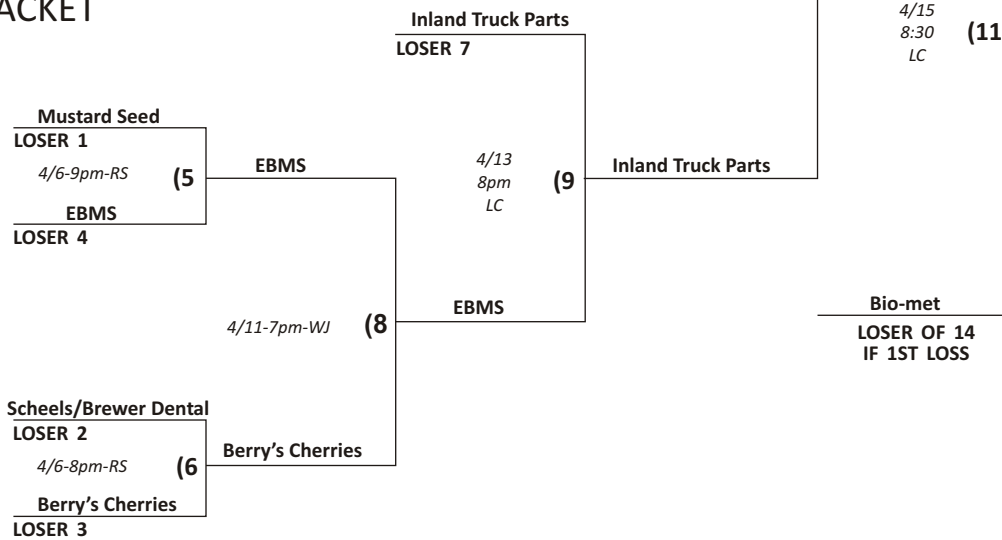

2010 Women's Competitive Tournament

LOSERS' BRACKET

**Inland Truck Parts
TOURNAMENT CHAMPIONS**