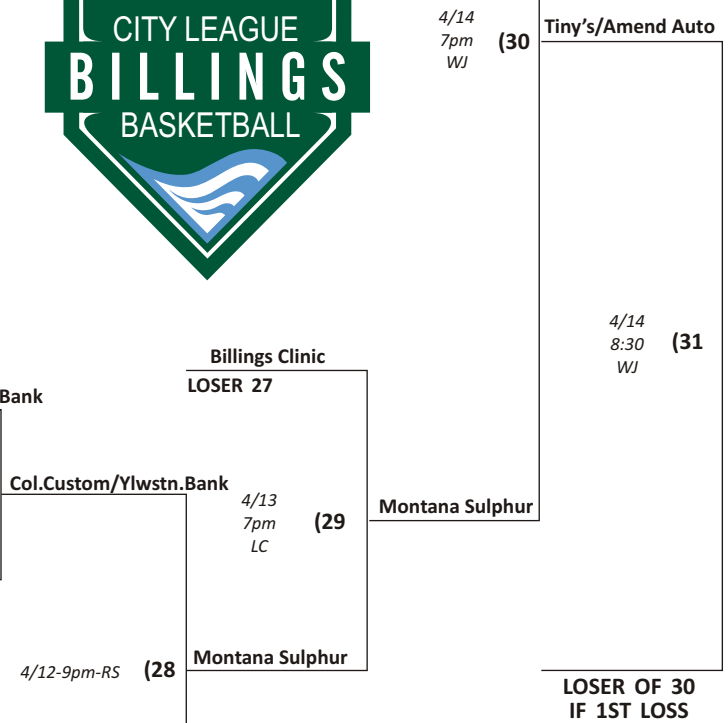

2010 Women's Recreation Tournament

LOSERS' BRACKET

**Tiny's/Amend Auto
TOURNEY CHAMPIONS**