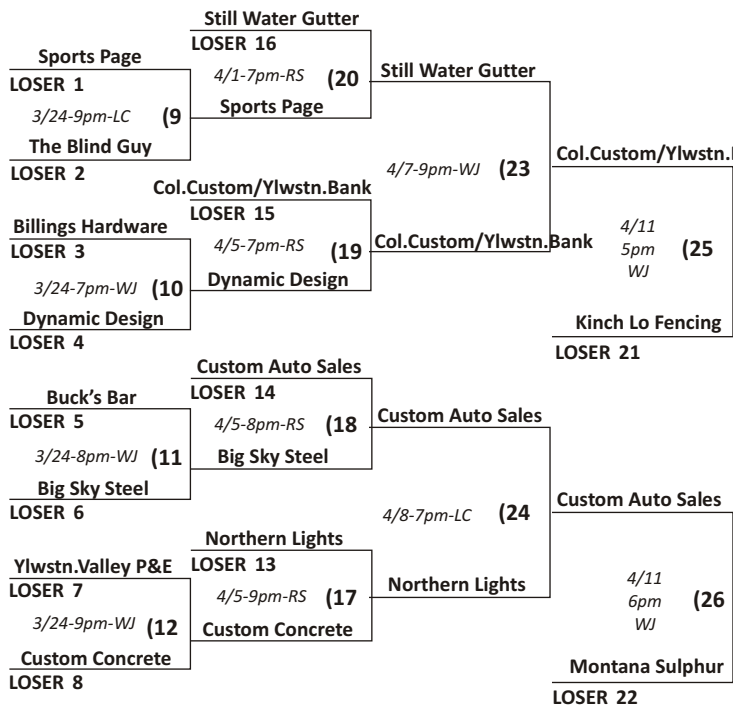

2010 Women's Recreation Tournament

LOSERS' BRACKET

**Tiny's/Amend Auto
TOURNEY CHAMPIONS**