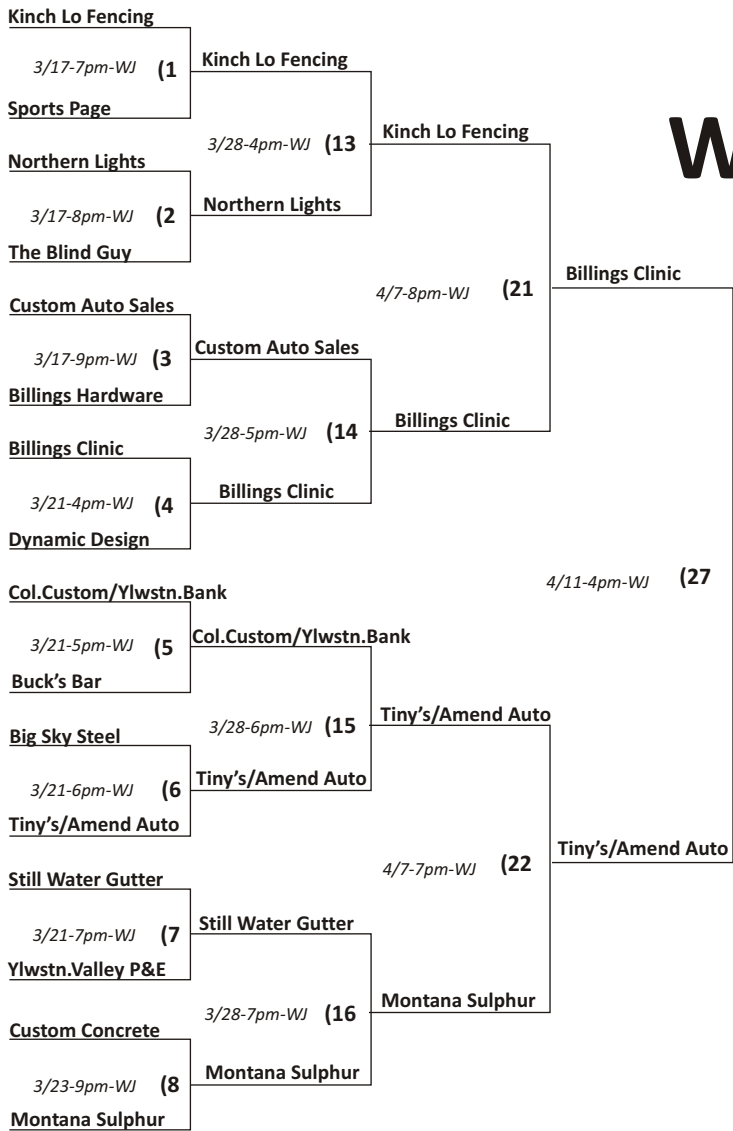

2010 Women's Recreation Tournament

LOSERS' BRACKET

**Tiny's/Amend Auto
TOURNEY CHAMPIONS**